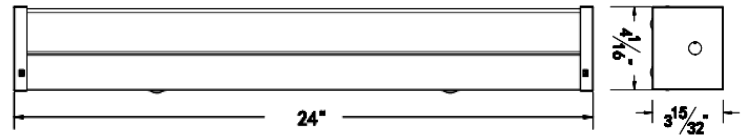

**DIMENSIONS:**

24" (L) x 4" (W) x 3.5" (H)

**LVL-2FT-MCT-DD**

**LED VANITY LIGHT**

Ideal for workshops, garages, canopies, parking garages, hotel, offices, retail outlets, restaurant, conference room, education facilities and more.

**ELECTRICAL SPECIFICATIONS:**

- Voltage: 120-277VAC 60Hz
- Wattage: 20W
- Efficacy: 110LM/W

**HOUSING SPECIFICATIONS:**

- 2 Feet long
- Housing: white powder coated aluminum
- Lifespan: 50000 Hrs.
- IP rating: Suitable for damp Locations