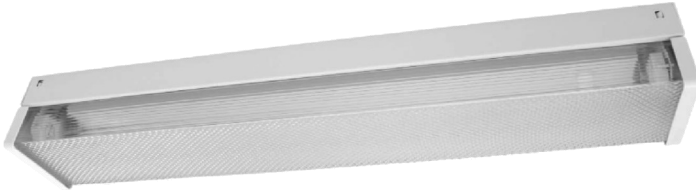

**DIMENSIONS:**

24" (L) x 4" (W) x 3.5" (H)

**LVL-2FT-MCT-DD**

**LED VANITY LIGHT**

Ideal for workshops, garages, canopies, parking garages, hotel, offices, retail outlets, restaurant, conference room, education facilities and more.

**ELECTRICAL SPECIFICATIONS:**

- Voltage: 120-277VAC 60Hz
- Wattage: 20W
- Efficacy: 110LM/W

**HOUSING SPECIFICATIONS:**

- 2 Feet long
- Housing: white powder coated aluminum
- Lifespan: 50000 Hrs.
- IP rating: Suitable for damp Locations